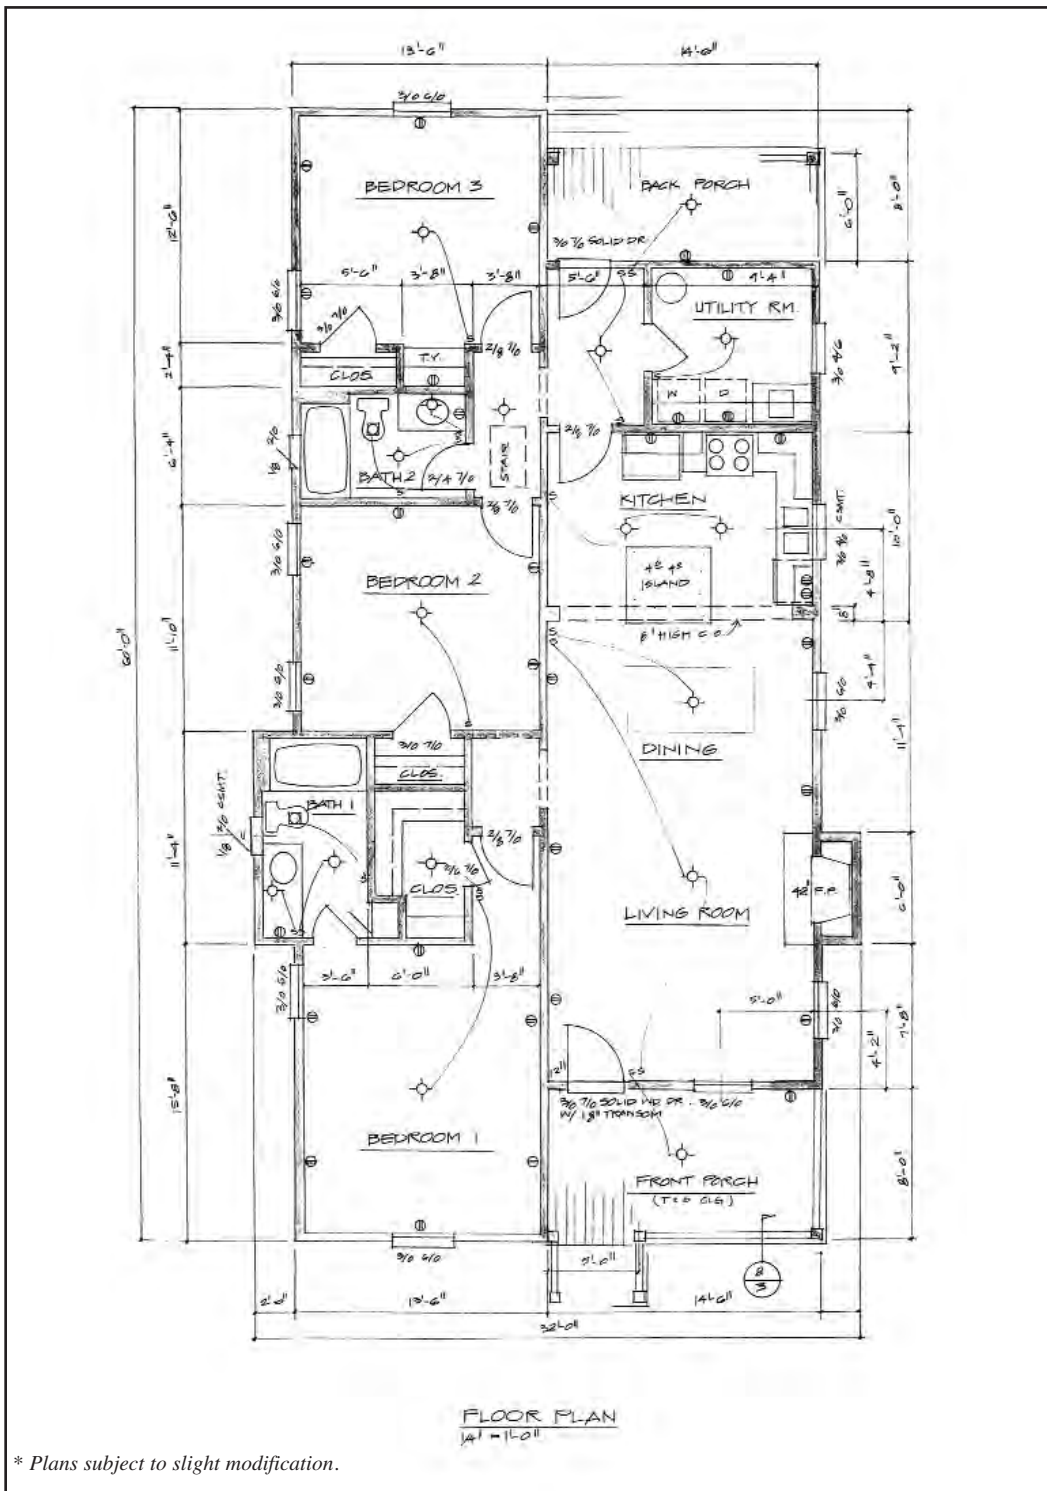

PRICE: \$253,000
HOUSE# 11

A large, open floor plan frames this timeless design by noted Southern architect John Tee. One of Southern Living’s best selling architects, Tee custom-designed these homes for the Plein Air project. “These homes could be in any town across the South. They are timeless. Perfect for today, but look like they were built one hundred years ago.” A real wood-burning fireplace plus stainless steel and granite kitchens. Tall ceilings and tankless hot water heaters. Real wood shutters. Wood floors. Amazingly solid foundation. This house will stand the test of time.

- Bedrooms: 3
- Baths: 2
- One Level Home
- Approx. Square Footage: 1,470 sq. feet
- Porches: 2